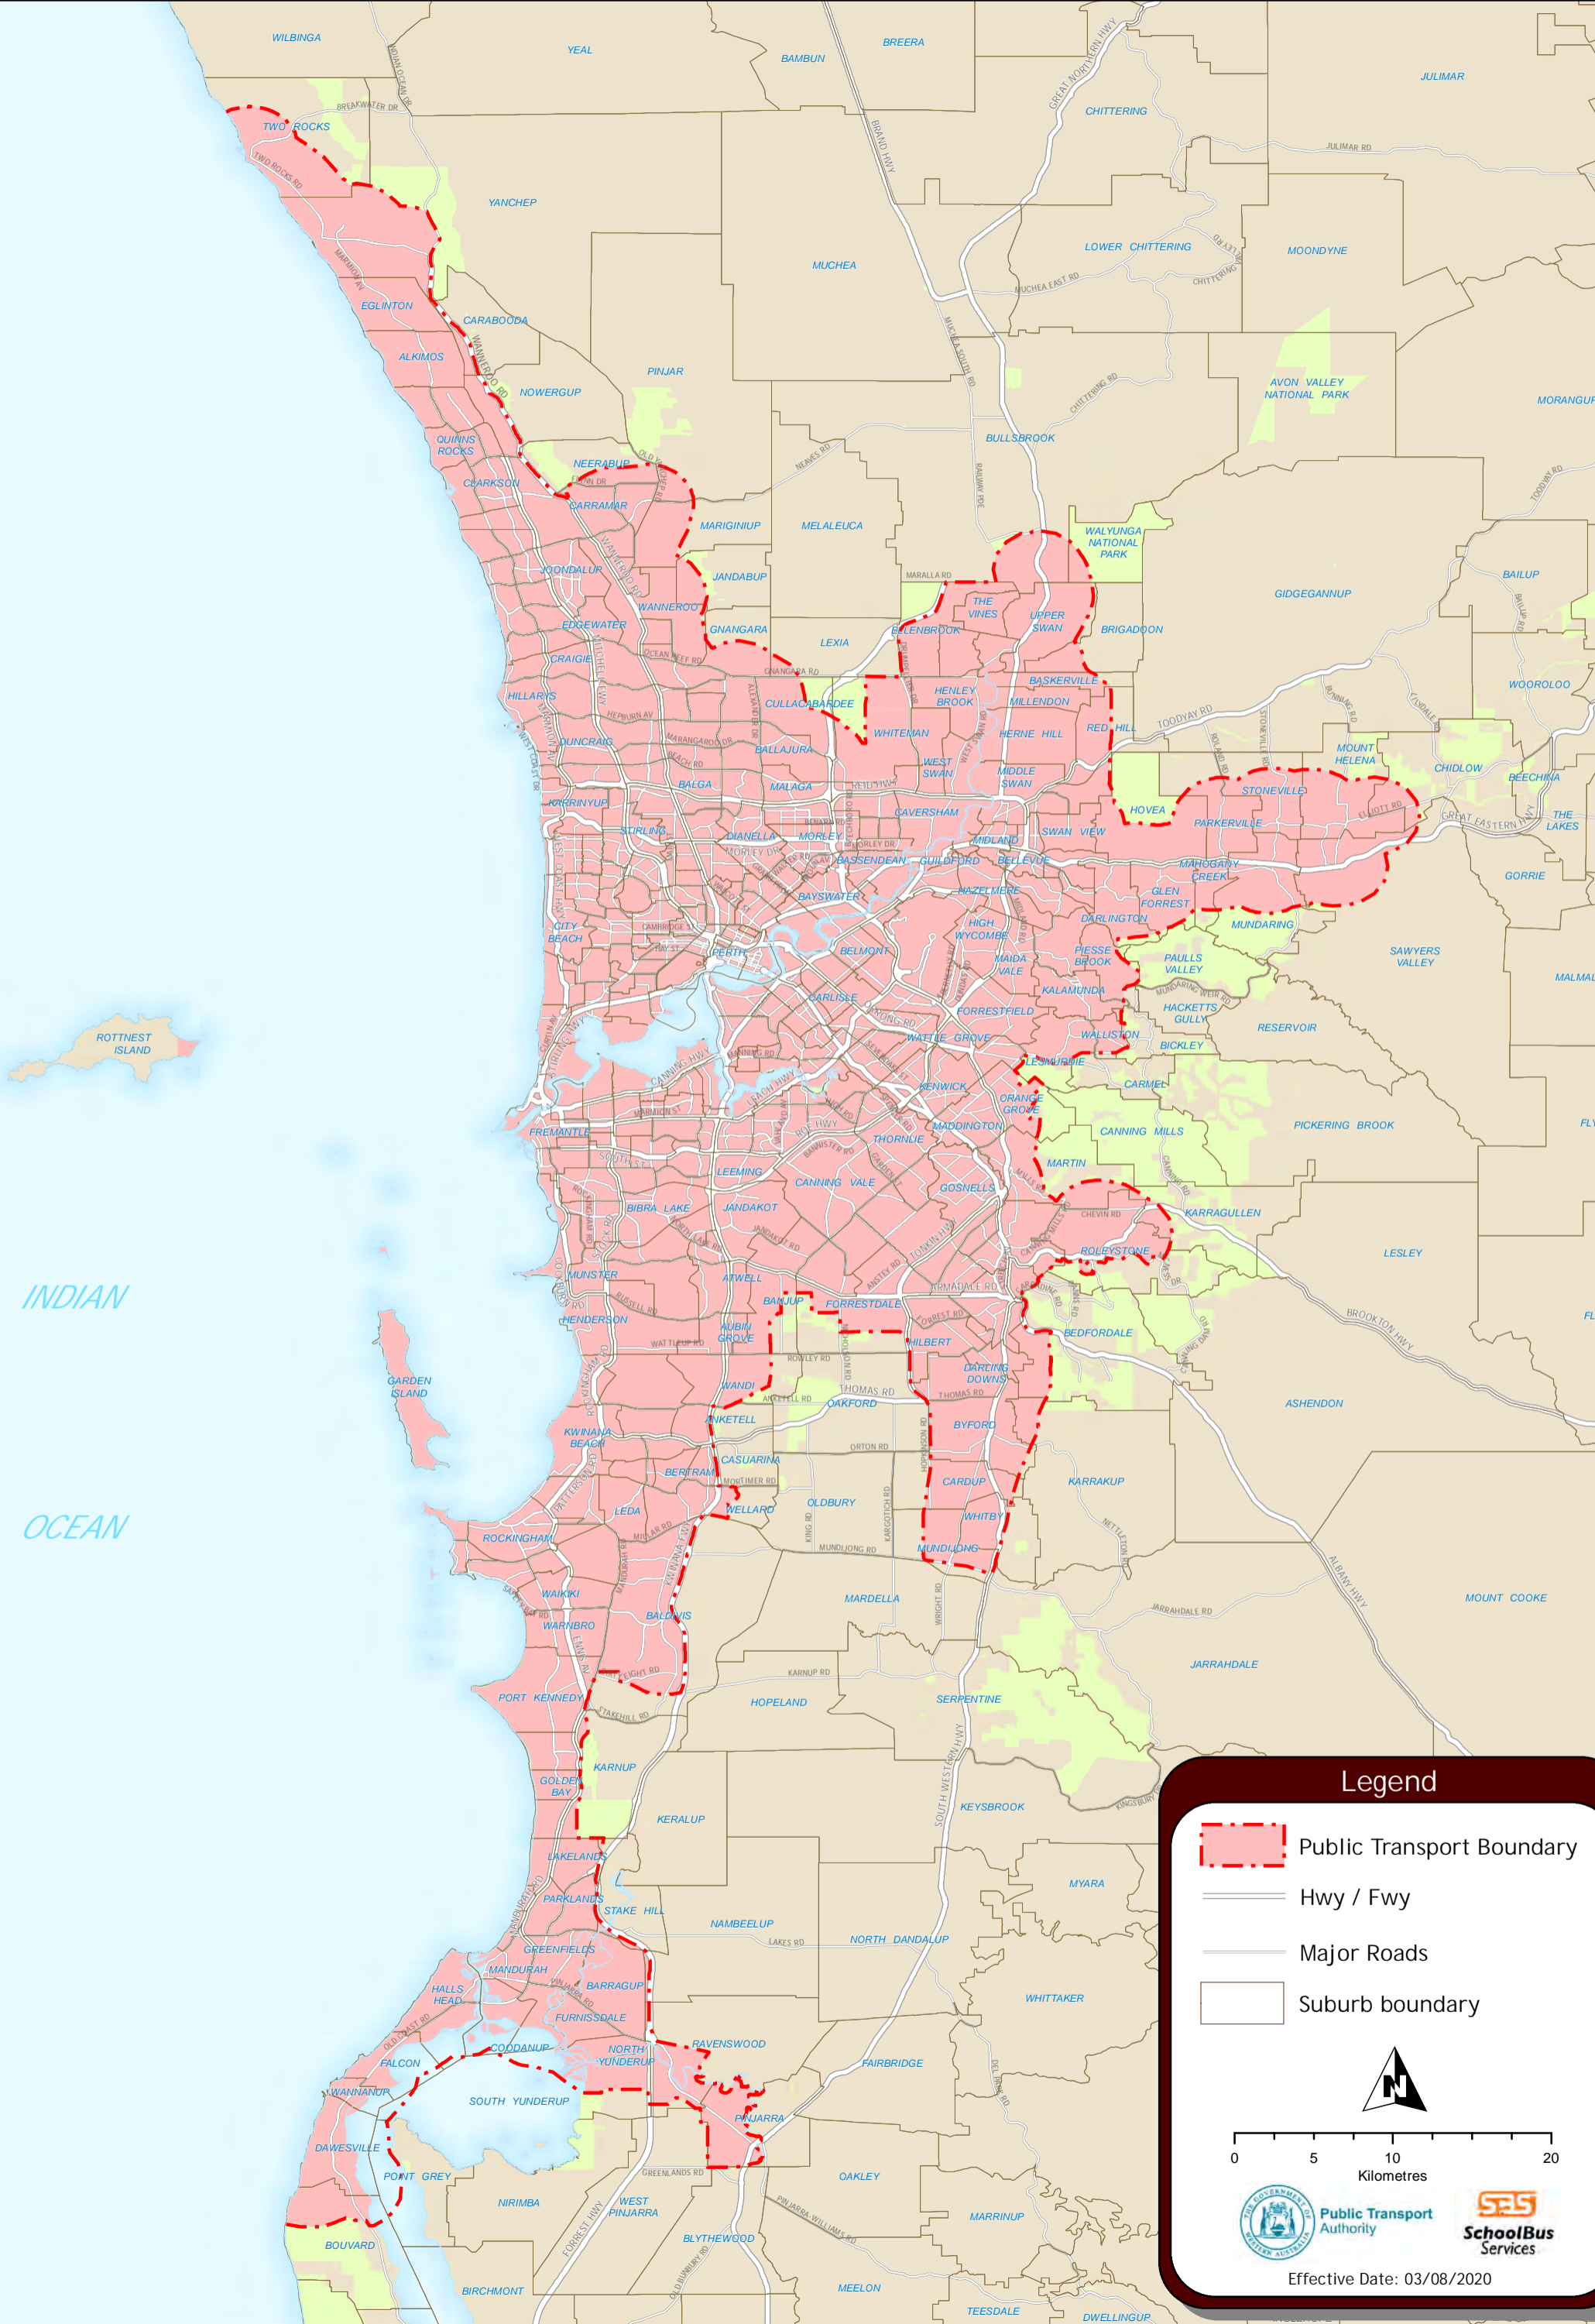

Perth Public Transport Area

Legend

-  Public Transport Boundary
-  Hwy / Fwy
-  Major Roads
-  Suburb boundary

Effective Date: 03/08/2020